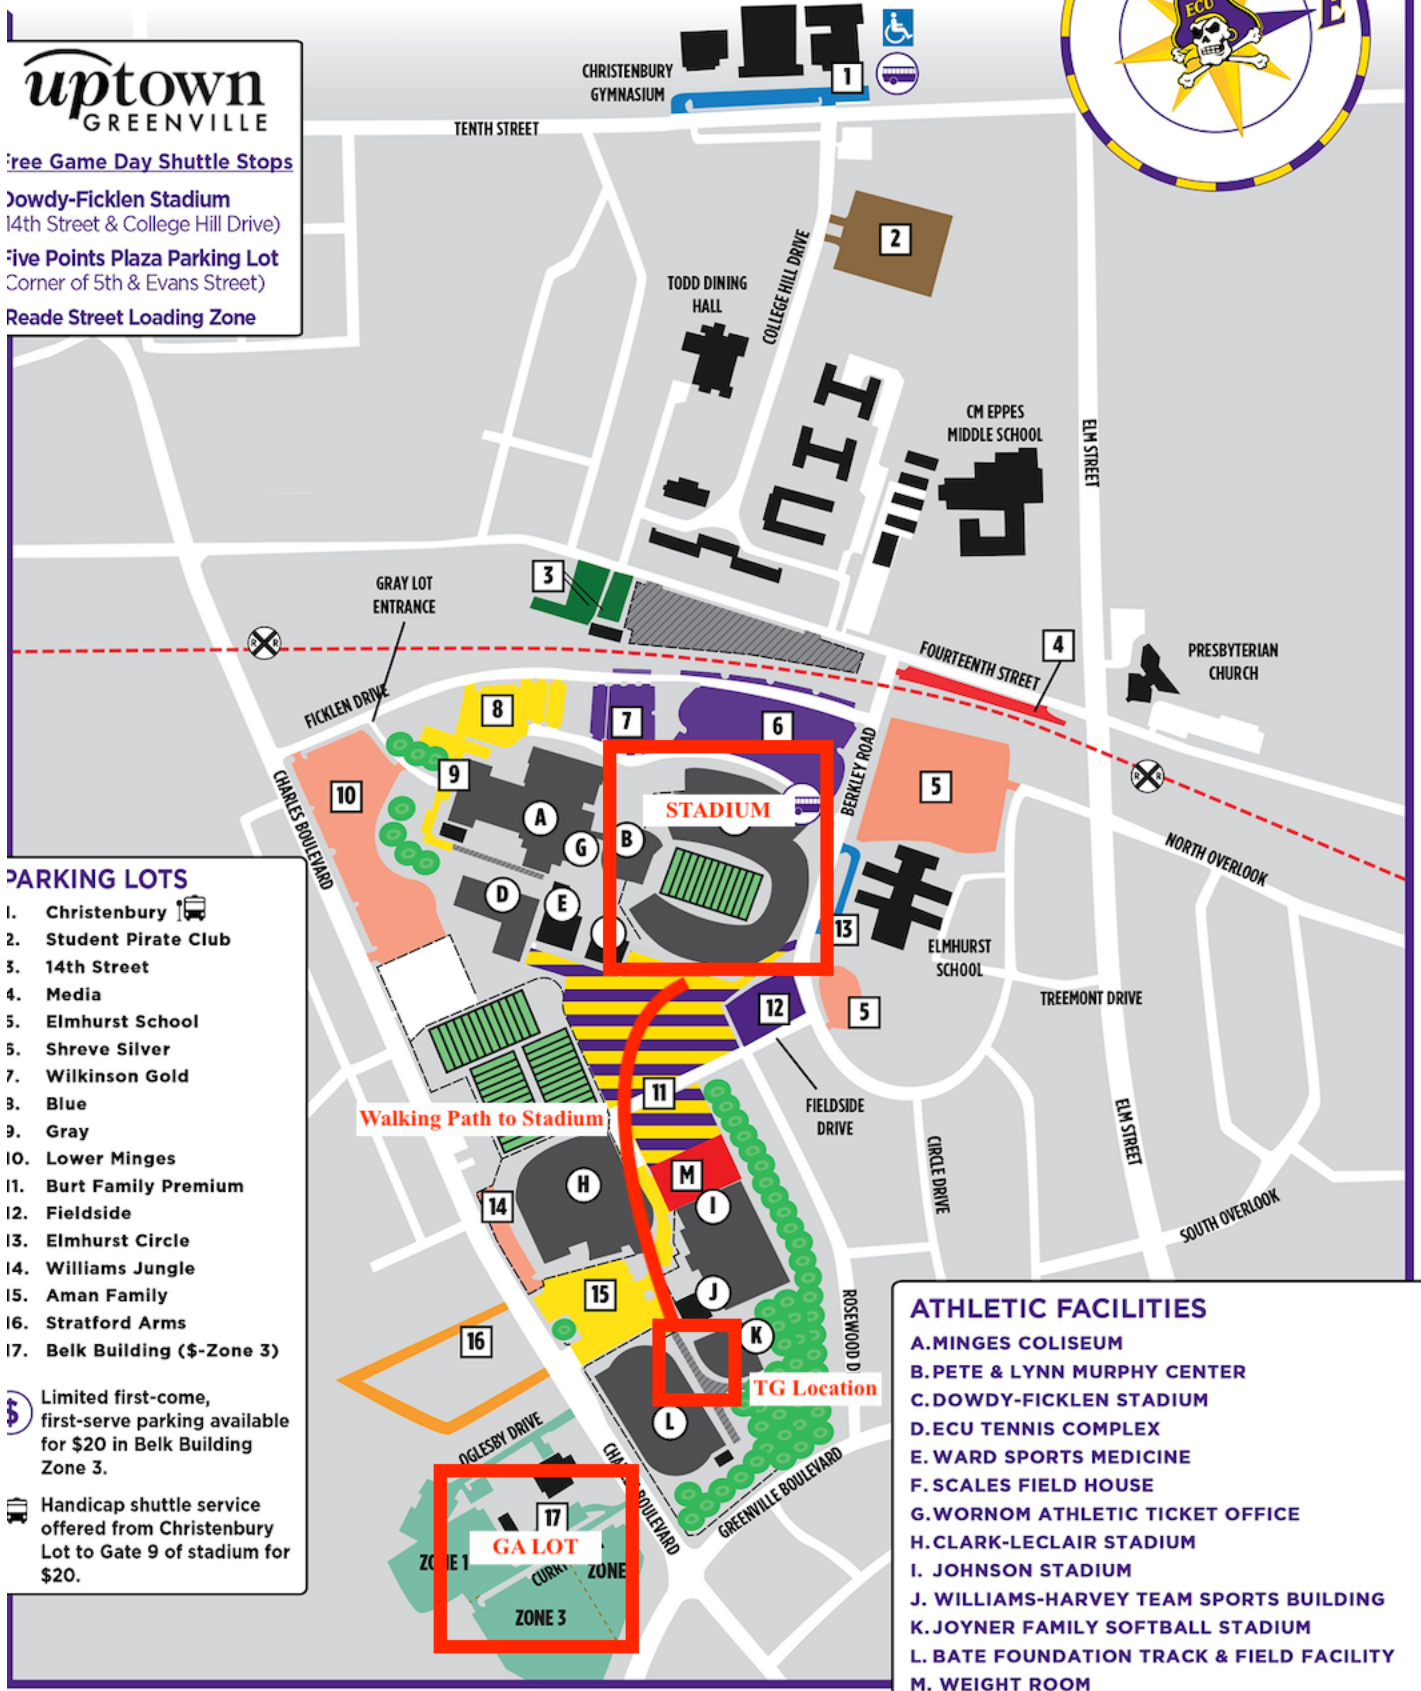

FOOTBALL 2022 PARKING MAP

uptown
GREENVILLE

Free Game Day Shuttle Stops

- Dowdy-Ficklen Stadium**
14th Street & College Hill Drive)
- Five Points Plaza Parking Lot**
Corner of 5th & Evans Street)
- Reade Street Loading Zone**

PARKING LOTS

1. Christenbury
2. Student Pirate Club
3. 14th Street
4. Media
5. Elmhurst School
5. Shreve Silver
7. Wilkinson Gold
3. Blue
9. Gray
10. Lower Minges
11. Burt Family Premium
12. Fieldside
13. Elmhurst Circle
14. Williams Jungle
15. Aman Family
16. Stratford Arms
17. Belk Building (\$-Zone 3)

Limited first-come, first-serve parking available for \$20 in Belk Building Zone 3.

Handicap shuttle service offered from Christenbury Lot to Gate 9 of stadium for \$20.

ATHLETIC FACILITIES

- A. MINGES COLISEUM
- B. PETE & LYNN MURPHY CENTER
- C. DOWDY-FICKLEN STADIUM
- D. ECU TENNIS COMPLEX
- E. WARD SPORTS MEDICINE
- F. SCALES FIELD HOUSE
- G. WORNOM ATHLETIC TICKET OFFICE
- H. CLARK-LECLAIR STADIUM
- I. JOHNSON STADIUM
- J. WILLIAMS-HARVEY TEAM SPORTS BUILDING
- K. JOYNER FAMILY SOFTBALL STADIUM
- L. BATE FOUNDATION TRACK & FIELD FACILITY
- M. WEIGHT ROOM